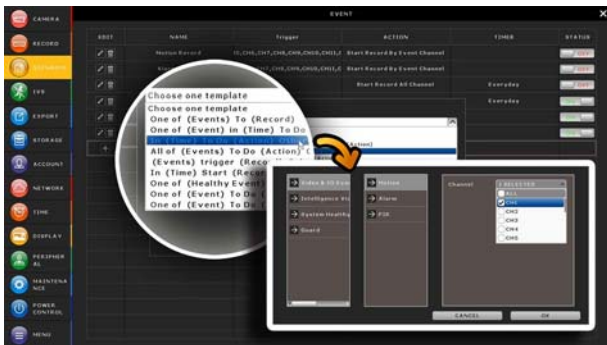

DGD1017

H.265 5MP PENTABRID 16CH XVR

▶ FEATURES

H.265 Compression Technology

- ❖ The recording capacity is greatly enhanced as well as bandwidth saving for better efficiency and performance than the systems employing other compression formats

Scenario Customization

- ❖ Allows you to customize a series of actions which will be run automatically after the specified event occurs. There are several scenario templates for you to choose when and what to do after a specific event occurs.

Push Video & Push Status - Active Event Notification with EagleEyes App

- ❖ Push Video to send instant notifications for an alarm event when an alarm device is connected to the camera which supports external alarm device connection.
- ❖ Push Status to send instant notifications for system events, such as video loss or HDD data removal.

Pentabrid Video Input

- ❖ 16 channels of IP / TVI / CVI / Analog HD / 960H video input, within which IP channels are up to 2 channels
- ❖ Up to 5MP display & recording

Event Pop-up / Preview

- ❖ All events are listed on the right panel with corresponding event icons for you to quickly recognize the event type. The most current one will flash to catch your attention. Click one event and you're able to preview the footage with pre-alarm images.