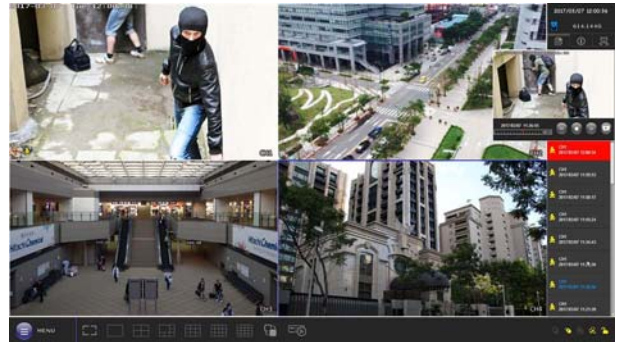

Push Video & Push Status - Active Event Notification with EagleEyes App

- ❖ Push Video to send instant notifications for an alarm event when an alarm device is connected to the camera which supports external alarm device connection.
- ❖ Push Status to send instant notifications for system events, such as video loss or HDD data removal.

Pentabrid Video Input

- ❖ 16 channels of IP / TVI / CVI / Analog HD / 960H video input, within which IP channels are up to 2 channels
- ❖ Up to 5MP display & recording

Event Pop-up / Preview

- ❖ All events are listed on the right panel with corresponding event icons for you to quickly recognize the event type. The most current one will flash to catch your attention. Click one event and you're able to preview the footage with pre-alarm images.