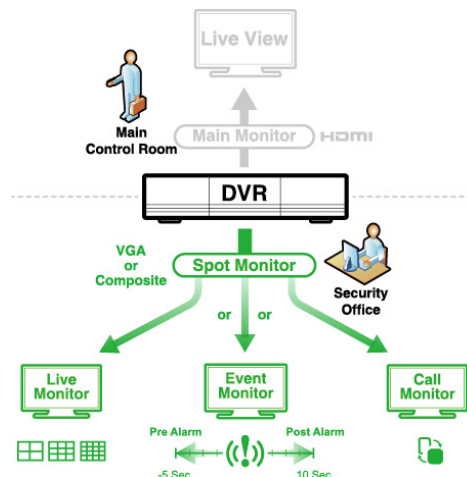

Spot Monitor

- ❖ In addition to the main display via the HDMI output, you can assign a secondary display to show live view, call monitor or event monitor.