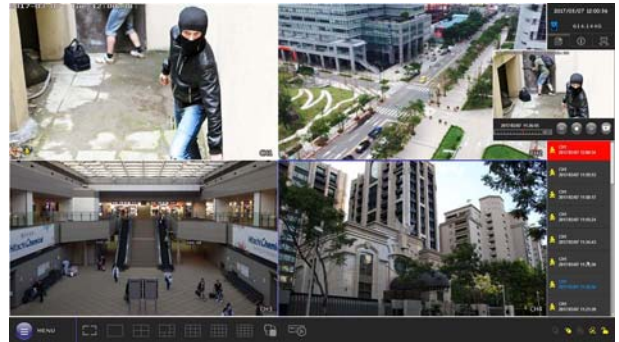

Video Backup

- ❖ Regular backup could be configured to automatically copy video footages to the specified location (USB drive or FTP) at the specified time.

Remote Surveillance

- ❖ Fully compatible with iOS and Android devices, and web browsers on Windows & MAC operating systems
- ❖ CMS Lite for 32 devices central management