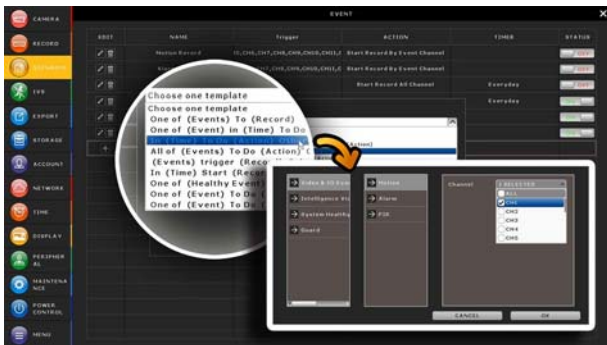

Scenario Customization

- ❖ Allows you to customize a series of actions which will be run automatically after the specified event occurs. There are several scenario templates for you to choose when and what to do after a specific event occurs.

Free P2P Cloud EaZy Networking*

- ❖ Cloud EaZy Networking available to connect this device to Internet automatically in three steps with our free mobile app, EagleEyes.
- ❖ The “Buddy” feature to share the device access permission to other people.
- ❖ Device login / out notifications reported.

Push Video & Push Status -

Active Event Notification with EagleEyes App

- ❖ Push Video to send instant notifications for an alarm event when an alarm device is connected to the camera which supports external alarm device connection/
- ❖ Push Status to send instant notifications for system events, such as video loss or HDD data removal.

Pentabrid Video Input

- ❖ 4 channels of IP / TVI / CVI / Analog HD / 960H video input, within which IP channels are up to 2 channels
- ❖ Up to 5MP display & recording

Event Pop-up / Preview

- ❖ All events are listed on the right panel with corresponding event icons for you to quickly recognize the event type. The most current one will flash to catch your attention. Click one event and you're able to preview the footage with pre-alarm images.